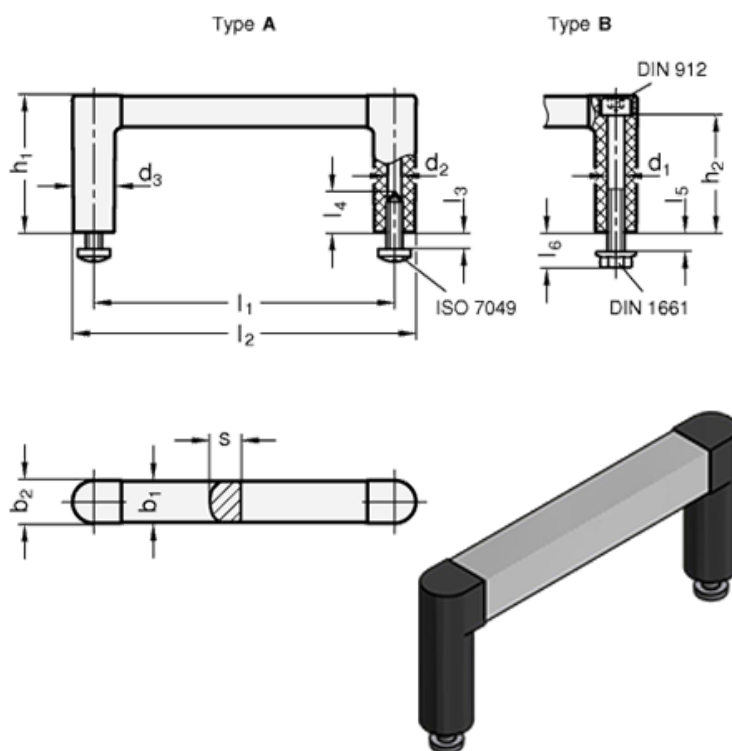

Data Sheet

Article number: 204231288BELS

Description: E+G Handle GN 423-12-88-B-ELS
- ELS natural / black, matte finish

Measures

b1 = 12	l2	= 100.5
b2 = 12.5	l3 Max.	= 5
d1 = M5	l4 Min.	= -
d2 = -	l5 Max.	= 5
d3 = 12.5	l6	= 10.5
h1 = 40	s	= 9
h2 = 34.5	Weight (g)	= 43
l1 = 88		